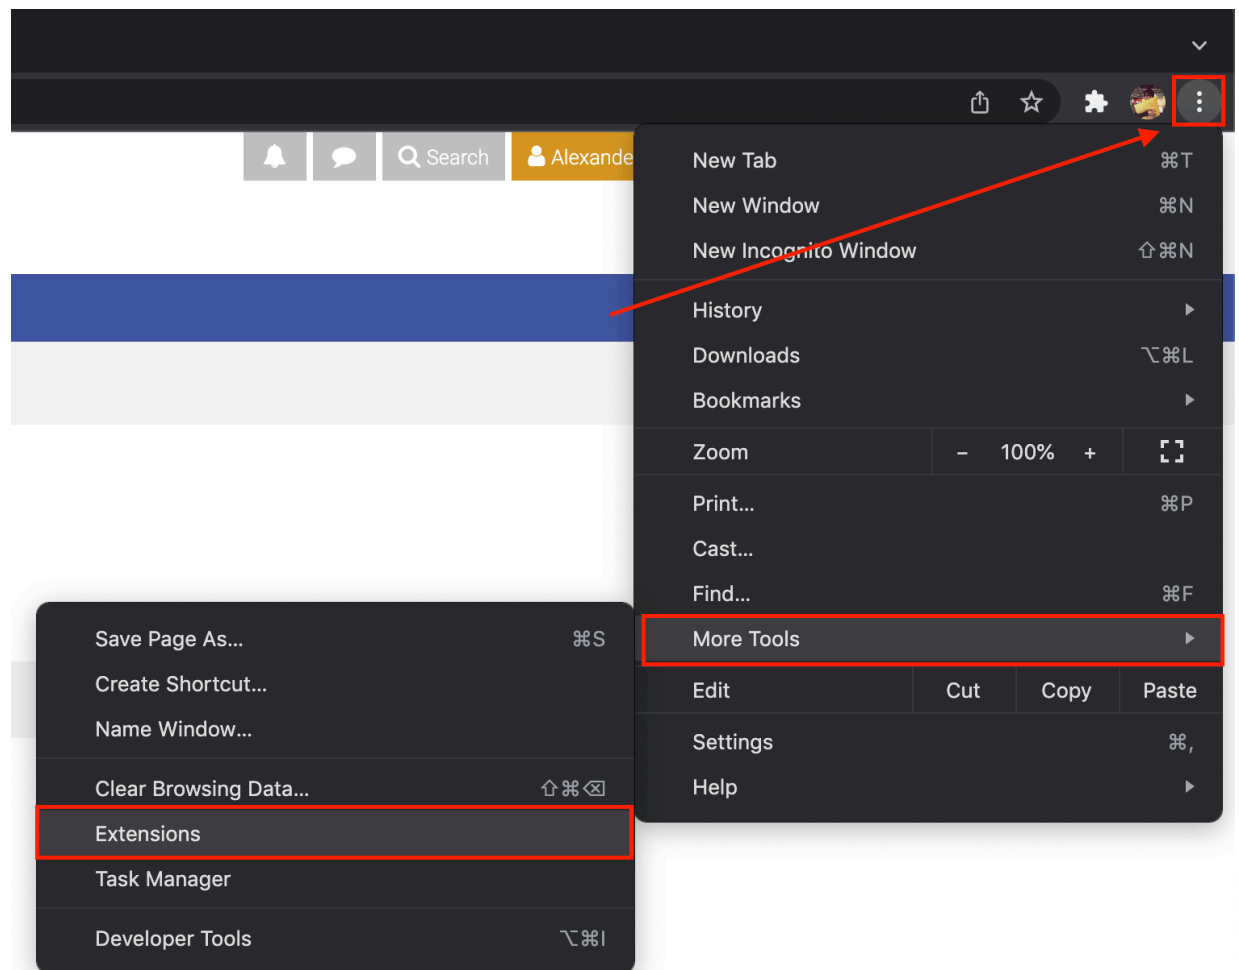

Step 3 Click **"Add to Chrome"**.

Step 4 Click **"Add Extension"**.

Step 5 **Important Note:** Verify the Proctorio extension is allowed on all sites.

To check this, navigate to the three dots icon (...) in the top right-hand corner of your Google Chrome browser, expand the **More Tools** drop-down menu, then select **Extensions**.

Step 6 Find the Proctorio extension, click on the **Details** button.

Step 7 Find item **Site access**, verify that **"On all sites"** is selected.

Step 8 Go back to "<http://getproctorio.com/>", and you should be able to see all done.