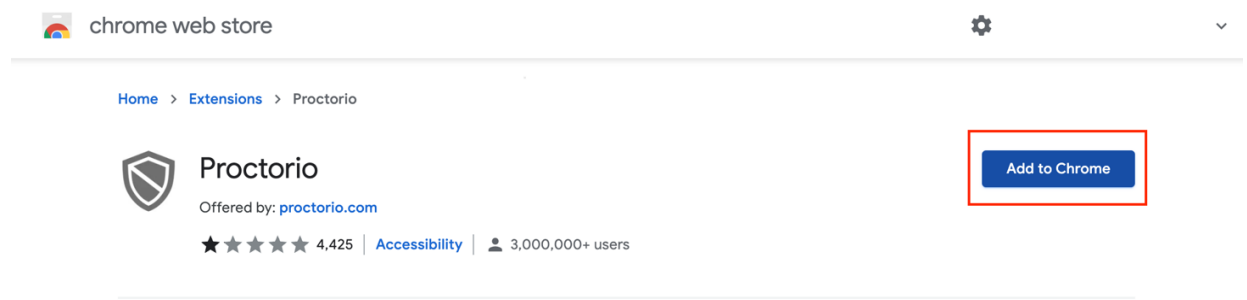

Proctorio *Chrome Extension*

This course requires you to install an extension into your browser.

- 1 Use Google Chrome.
done.
- 2 Install Proctorio Chrome Extension.
[click here](#)
- 3 Done!

Proctorio Inc.
Scottsdale, Arizona.
Privacy and Cookies
Terms of Service
Copyright © 2013-2017 Proctorio inc.
All rights reserved.

Step 3 Click **"Add to Chrome"**.

Step 4 Click **"Add Extension"**.

Step 5 **Important Note:** Verify the Proctorio extension is allowed on all sites.

To check this, navigate to the three dots icon (...) in the top right-hand corner of your Google Chrome browser, expand the **More Tools** drop-down menu, then select **Extensions**.