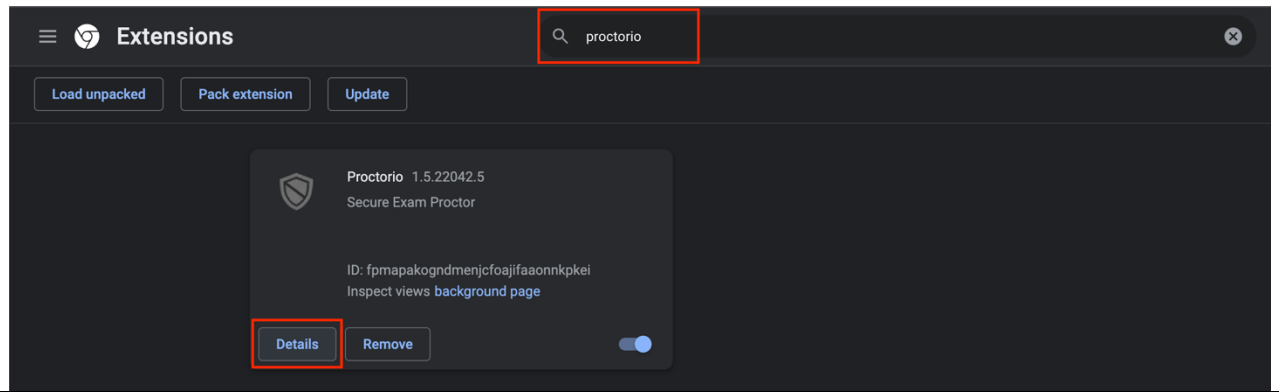

Step 3 Click **"Add to Chrome"**.

Step 4 Click **"Add Extension"**.

Step 5 **Important Note:** Verify the Proctorio extension is allowed on all sites.

To check this, navigate to the three dots icon (...) in the top right-hand corner of your Google Chrome browser, expand the **More Tools** drop-down menu, then select **Extensions**.

Step 6 Find the Proctorio extension, click on the **Details** button.

Step 7 Find item **Site access**, verify that **"On all sites"** is selected.

Step 8 Go back to "<http://getproctorio.com/>", and you should be able to see all done.