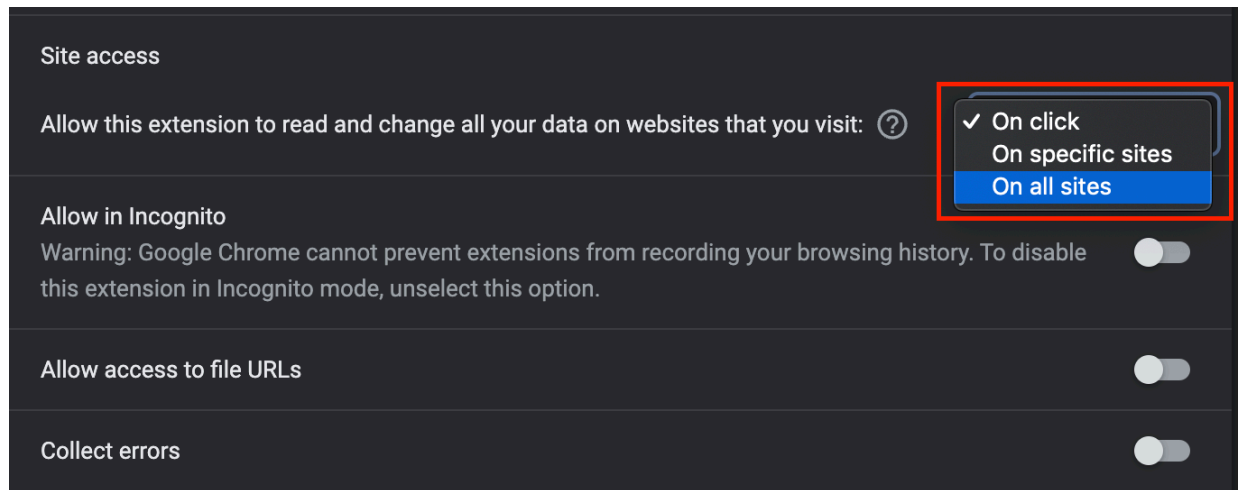

Step 3 Click **"Add to Chrome"**.

Step 4 Click **"Add Extension"**.

Step 5 **Important Note:** Verify the Proctorio extension is allowed on all sites.

To check this, navigate to the three dots icon (...) in the top right-hand corner of your Google Chrome browser, expand the **More Tools** drop-down menu, then select **Extensions**.

Step 6 Find the Proctorio extension, click on the **Details** button.

Step 7 Find item **Site access**, verify that **"On all sites"** is selected.

Step 8 Go back to "<http://getproctorio.com/>", and you should be able to see all done.