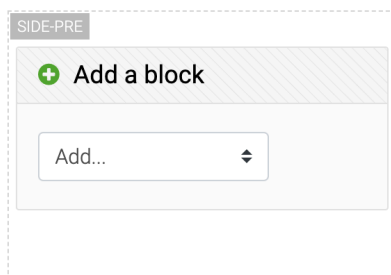

Proctorio *Chrome Extension*

This course requires you to install an extension into your browser.

- 1 Use Google Chrome.
done.
- 2 Install Proctorio Chrome Extension.
done.
- 3 Done!

Proctorio Inc.

Scottsdale, Arizona.

[Privacy and Cookies](#)

[Terms of Service](#)

Copyright © 2013-2017 Proctorio inc.
All rights reserved.

Step 9 Go to the Moodle course with "**Secure Exam Proctor**", which normally should be in the first section and toppest position of the course.

Click on "**Secure Exam Proctor**".

The following message "**Secure Exam Proctor Plugin Successfully Installed!**" should be displayed after the plug-in installed properly.

Secure Exam Procto

Secure Exam Proctor Plugin Successfully Installed! Please return to your course.