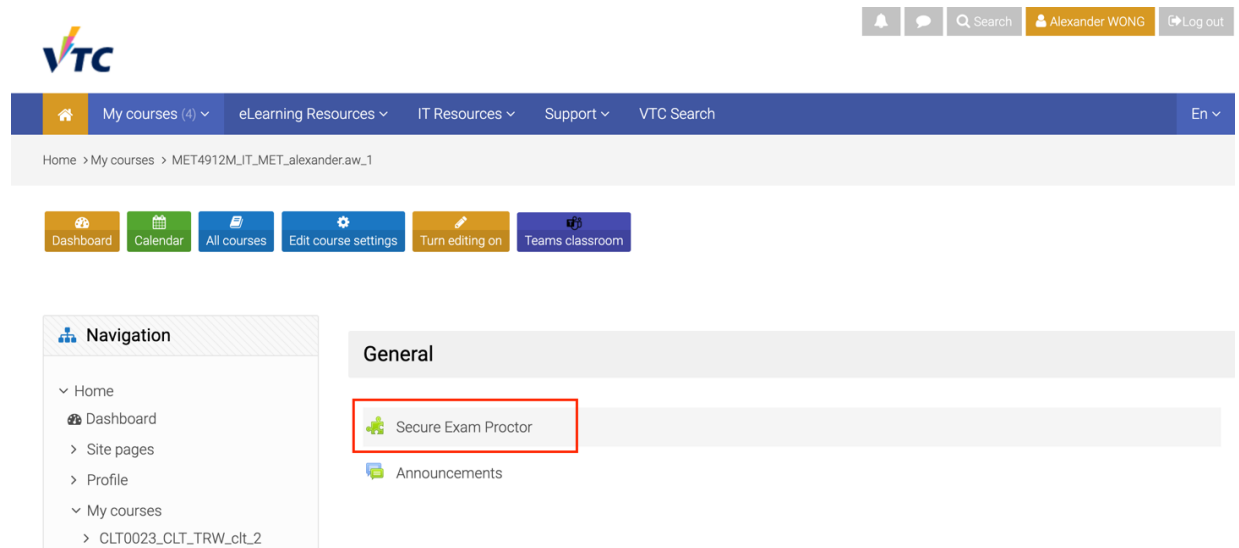

Step 9 Go to the Moodle course with "**Secure Exam Proctor**", which normally should be in the first section and toppest position of the course.

Click on "**Secure Exam Proctor**".

The following message "**Secure Exam Proctor Plugin Successfully Installed!**" should be displayed after the plug-in installed properly.